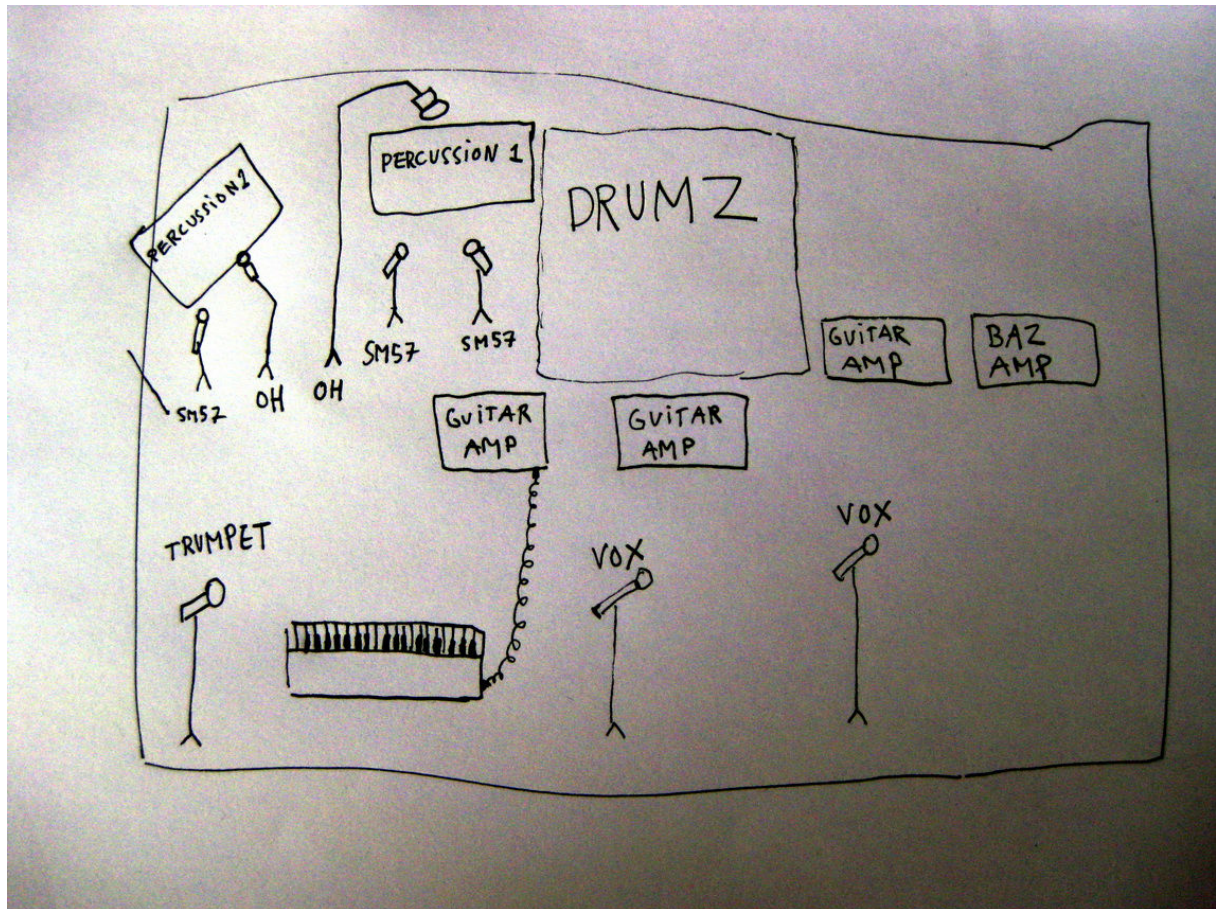

SUPERCITY

Stage plan:

Supercity has:

- 2 vocal mics on the right side of the stage
- 1 trumpet mic on the left
- 2 guitar players with amps
- 1 keyboard that plays through a guitar amp (!), so no DI box needed, but a sm57 type mic
- 1 full drum kit
- 1 bass amp on the far right side, a split DI would be great
- 1 percussion player (Maarten) that needs 2 * sm57 type mics and one overhead (condenser)
- 1 percussion player (Fabio) who needs 1 * sm57 and one overhead (condenser) for all his little percussion stuff

Please let us know if we can use a local drumkit and bass amp, and a keyboard stand...

Note for local sound mixer:

- Our lead singer in the middle has his guitar amp behind him, we would all like to hear his voice and guitar over monitors